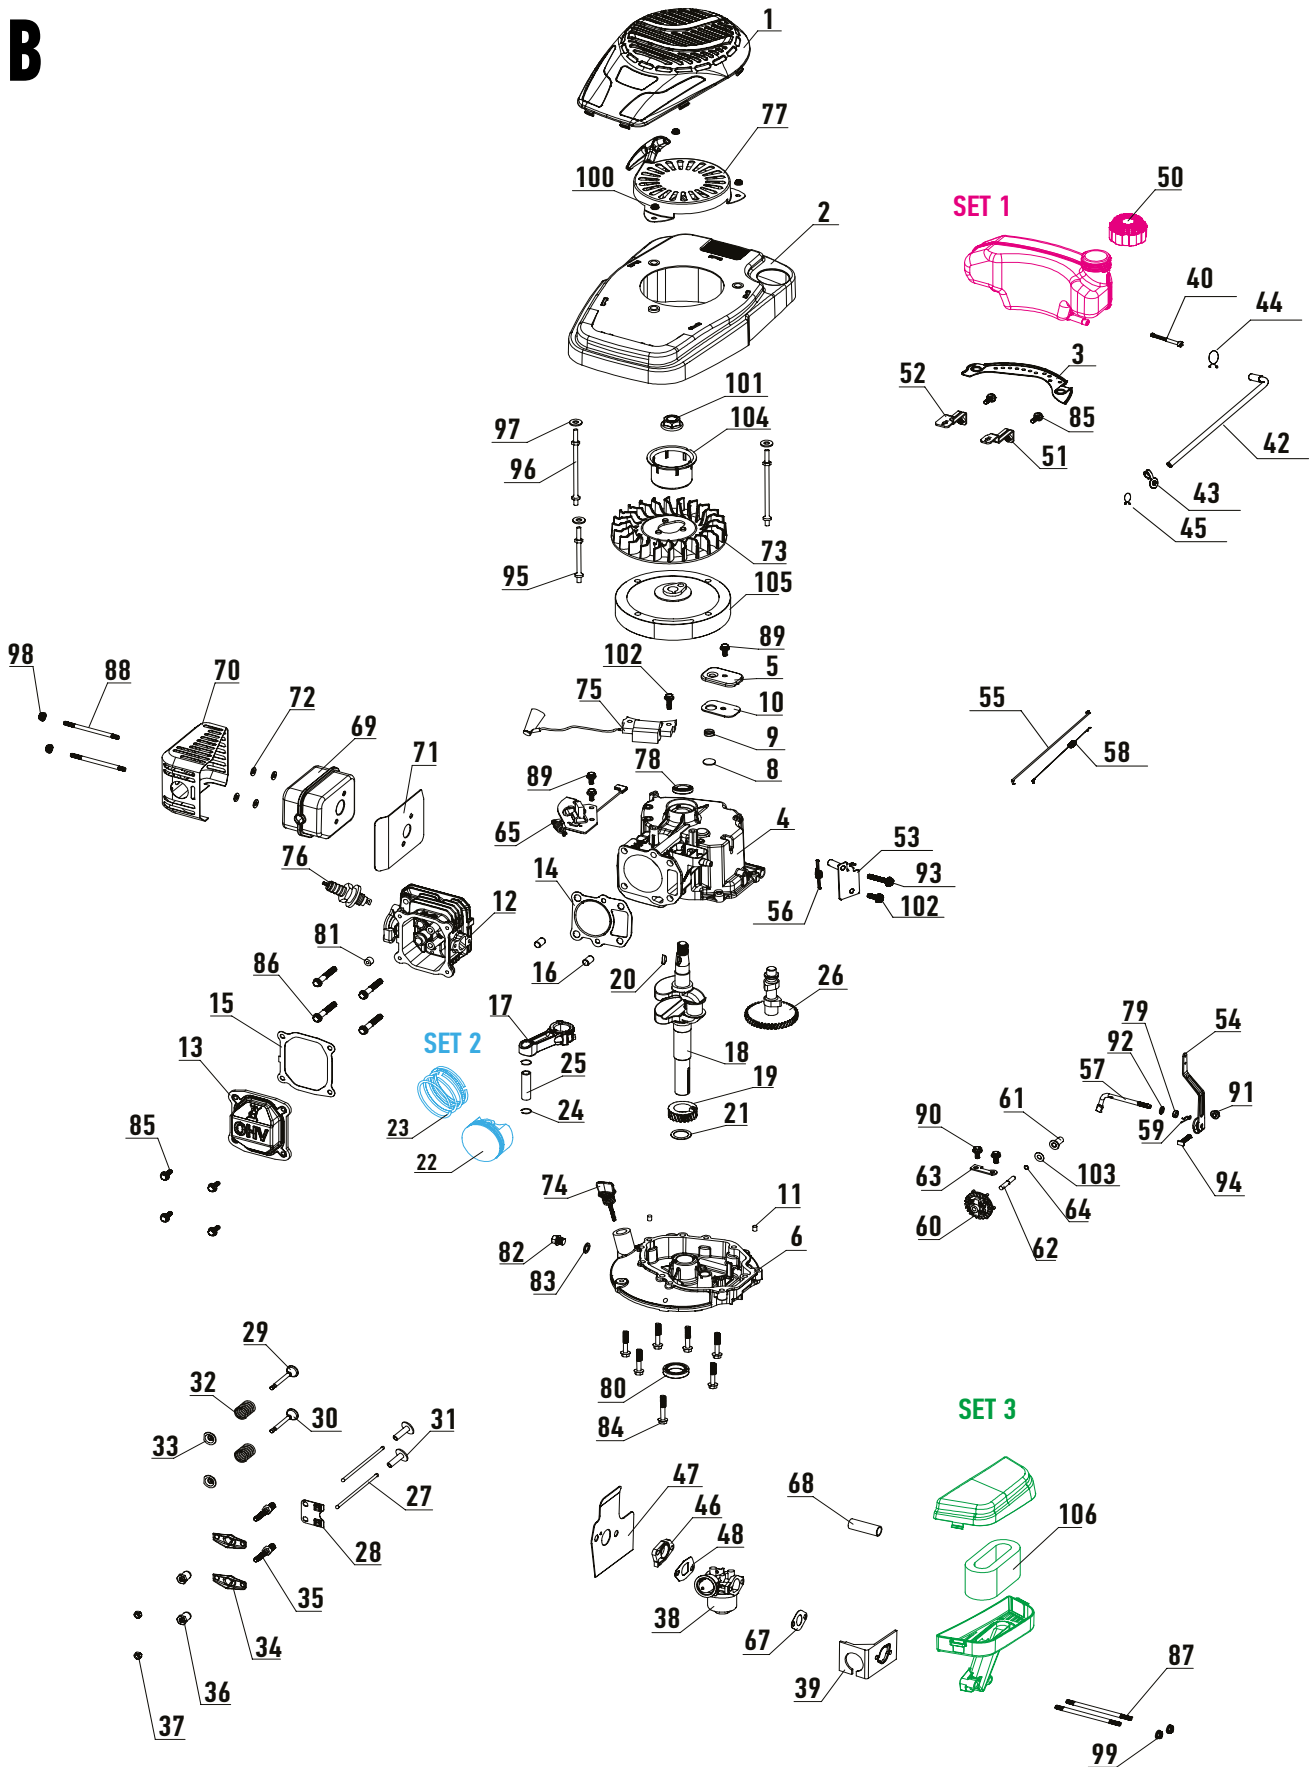

B

POS.	CODE	DESCRIPTION	QTY
1	A04645	COVER	1
2	A04646	COVER	1
3	A04647	BRACKET	1
4	A04648	CYLINDER	1
5	A04649	COVER	1
6	A04650	CRANKCASE	1
7	A04651	GASKET	1
8	A04652	BREATHER VALVE	1
9	A04653	SPRING	1
10	A04654	GASKET	1
11	A04655	PIN	2
12	A04656	CYLINDER HEAD	1
13	A04657	COVER	1
14	A04658	GASKET	1
15	A04659	GASKET	1
16	A04660	PIN	2
17	A04661	CONNECTING ROD	1
18	A04662	CRANKSHAFT	1
19	A04663	GEAR	1
20	A04664	KEY 4x5,5x25mm	1
21	A04665	WASHER	1
22	A04667	PISTON	1
23	A04668	PISTON RINGS, SET 3 PCS	1
24	A04669	SNAP RING	2
25	A04670	PIN	1
26	A04671	CAMSHAFT	1
27	A04672	VALVE PUSH ROD	2
28	A04673	VALVE PLATE	1
29	A04674	INTAKE VALVE	1
30	A04675	EXHAUST VALVE	1
31	A04676	VALVE PUSH ROD LIFTER	2
32	A04677	VALVE SPRING	2
33	A04678	VALVE LOCK PLATE	2
34	A04679	VALVE ROCKER ARM	2
35	A04680	VALVE ADJUSTING STUD	2
36	A04681	VALVE ADJUSTING NUT	2
37	A04682	VALVE ADJUSTING NUT	2
38	A04683	CARBURATOR	1
39	A04684	PLATE	1

POS.	CODE	DESCRIPTION	QTY
40	A00373	FUEL FILTER	1
42	A02001	PIPE	1
43	A04688	BRACKET	1
44	A04689	SNAP RING Ø10,5	1
45	A04690	SNAP RING Ø8	1
46	A04691	SPACER	1
47	A04692	GASKET	1
48	A04693	GASKET	1
50	A04695	FUEL TANK CAP	1
51	A04696	BRACKET	1
52	A04697	BRACKET	1
53	A02002	BRACKET	1
54	A04699	ACTUATOR	1
55	A02003	CABLE	1
56	A02039	SPRING	1
57	A04702	ROD	1
58	A02040	SPRING	1
59	A04704	LOCK PIN	1
60	A04705	GEAR	1
61	A04706	PUSH ROD LIFTER	1
62	A04707	PUSH ROD	1
63	A04708	PLATE	1
64	A04709	WASHER	1
65	A04710	BRAKE	1
67	A04712	GASKET	1
68	A04713	PIPE	1
69	A04714	MUFFLER	1
70	A04715	COVER	1
71	A04716	GASKET	1
72	A04717	WASHER	4
73	A04952	FAN	1
74	A04719	OIL CAP	1
75	A04720	IGNITION COIL	1
76	A04721	SPARK PLUG F6RTC, TORCH	1
77	A04722	MANUAL STARTER	1
78	A04723	SEAL 20x42x7mm	1
79	A04724	SEAL 6x11x4mm	1
80	A04725	SEAL 25x38x7mm	1
81	A04726	SEAL 5x11x8,2mm	1