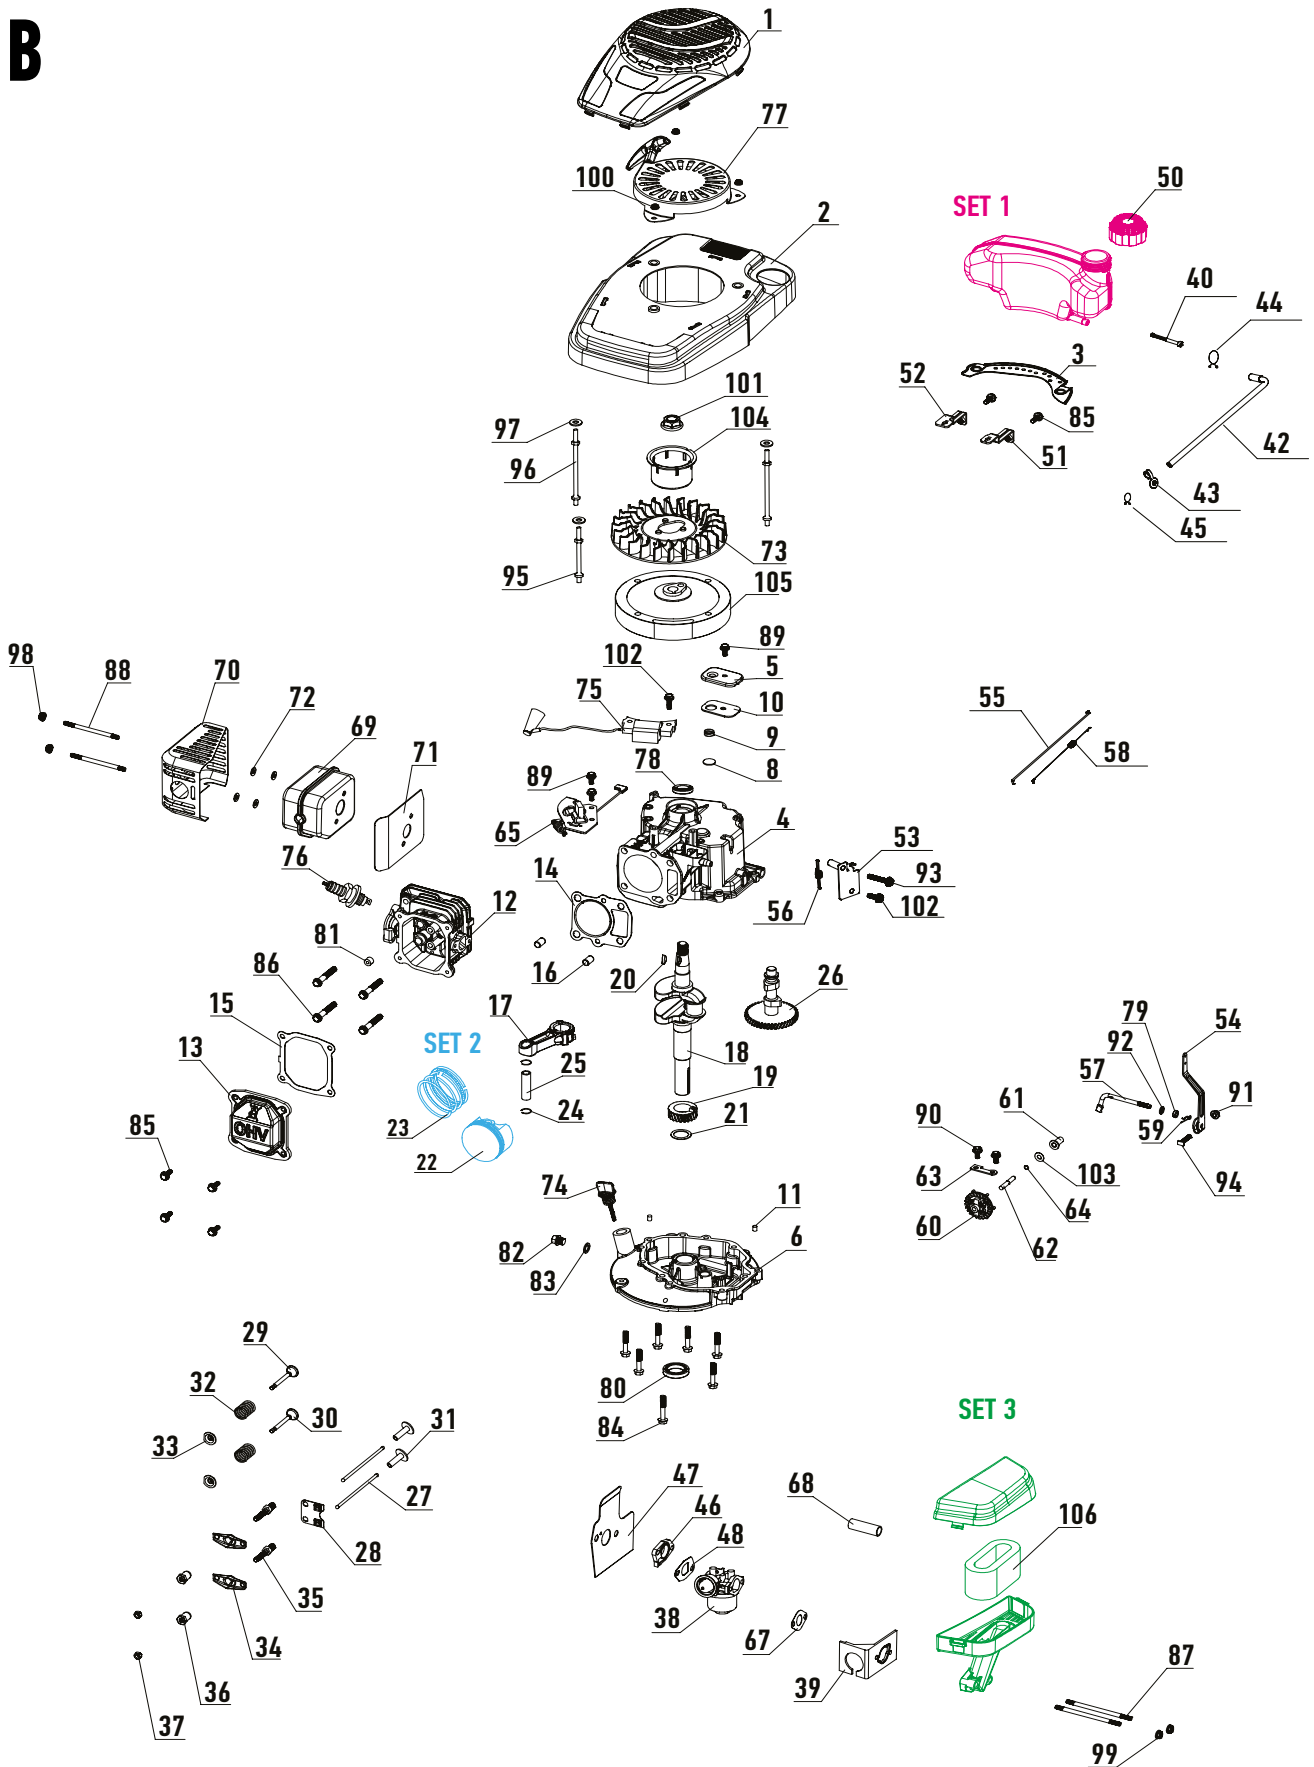

B

POS.	CODE	DESCRIPTION	QTY
1	A04645	COVER	1
2	A04646	COVER	1
3	A04647	BRACKET	1
4	A04648	CYLINDER	1
5	A04649	COVER	1
6	A04650	CRANKCASE	1
7	A04651	GASKET	1
8	A04652	BREATHER VALVE	1
9	A04653	SPRING	1
10	A04654	GASKET	1
11	A04655	PIN	2
12	A04656	CYLINDER HEAD	1
13	A04657	COVER	1
14	A04658	GASKET	1
15	A04659	GASKET	1
16	A04660	PIN	2
17	A04661	CONNECTING ROD	1
18	A04662	CRANKSHAFT	1
19	A04663	GEAR	1
20	A04664	KEY 4x5,5x25mm	1
21	A04665	WASHER	1
22	A04667	PISTON	1
23	A04668	PISTON RINGS, SET 3 PCS	1
24	A04669	SNAP RING	2
25	A04670	PIN	1
26	A04671	CAMSHAFT	1
27	A04672	VALVE PUSH ROD	2
28	A04673	VALVE PLATE	1
29	A04674	INTAKE VALVE	1
30	A04675	EXHAUST VALVE	1
31	A04676	VALVE PUSH ROD LIFTER	2
32	A04677	VALVE SPRING	2
33	A04678	VALVE LOCK PLATE	2
34	A04679	VALVE ROCKER ARM	2
35	A04680	VALVE ADJUSTING STUD	2
36	A04681	VALVE ADJUSTING NUT	2
37	A04682	VALVE ADJUSTING NUT	2
38	A04683	CARBURATOR	1
39	A04684	PLATE	1

POS.	CODE	DESCRIPTION	QTY
40	A00373	FUEL FILTER	1
42	A02001	PIPE	1
43	A04688	BRACKET	1
44	A04689	SNAP RING Ø10,5	1
45	A04690	SNAP RING Ø8	1
46	A04691	SPACER	1
47	A04692	GASKET	1
48	A04693	GASKET	1
50	A04695	FUEL TANK CAP	1
51	A04696	BRACKET	1
52	A04697	BRACKET	1
53	A02002	BRACKET	1
54	A04699	ACTUATOR	1
55	A02003	CABLE	1
56	A02039	SPRING	1
57	A04702	ROD	1
58	A02040	SPRING	1
59	A04704	LOCK PIN	1
60	A04705	GEAR	1
61	A04706	PUSH ROD LIFTER	1
62	A04707	PUSH ROD	1
63	A04708	PLATE	1
64	A04709	WASHER	1
65	A04710	BRAKE	1
67	A04712	GASKET	1
68	A04713	PIPE	1
69	A04714	MUFFLER	1
70	A04715	COVER	1
71	A04716	GASKET	1
72	A04717	WASHER	4
73	A04952	FAN	1
74	A04719	OIL CAP	1
75	A04720	IGNITION COIL	1
76	A04721	SPARK PLUG F6RTC, TORCH	1
77	A04722	MANUAL STARTER	1
78	A04723	SEAL 20x42x7mm	1
79	A04724	SEAL 6x11x4mm	1
80	A04725	SEAL 25x38x7mm	1
81	A04726	SEAL 5x11x8,2mm	1