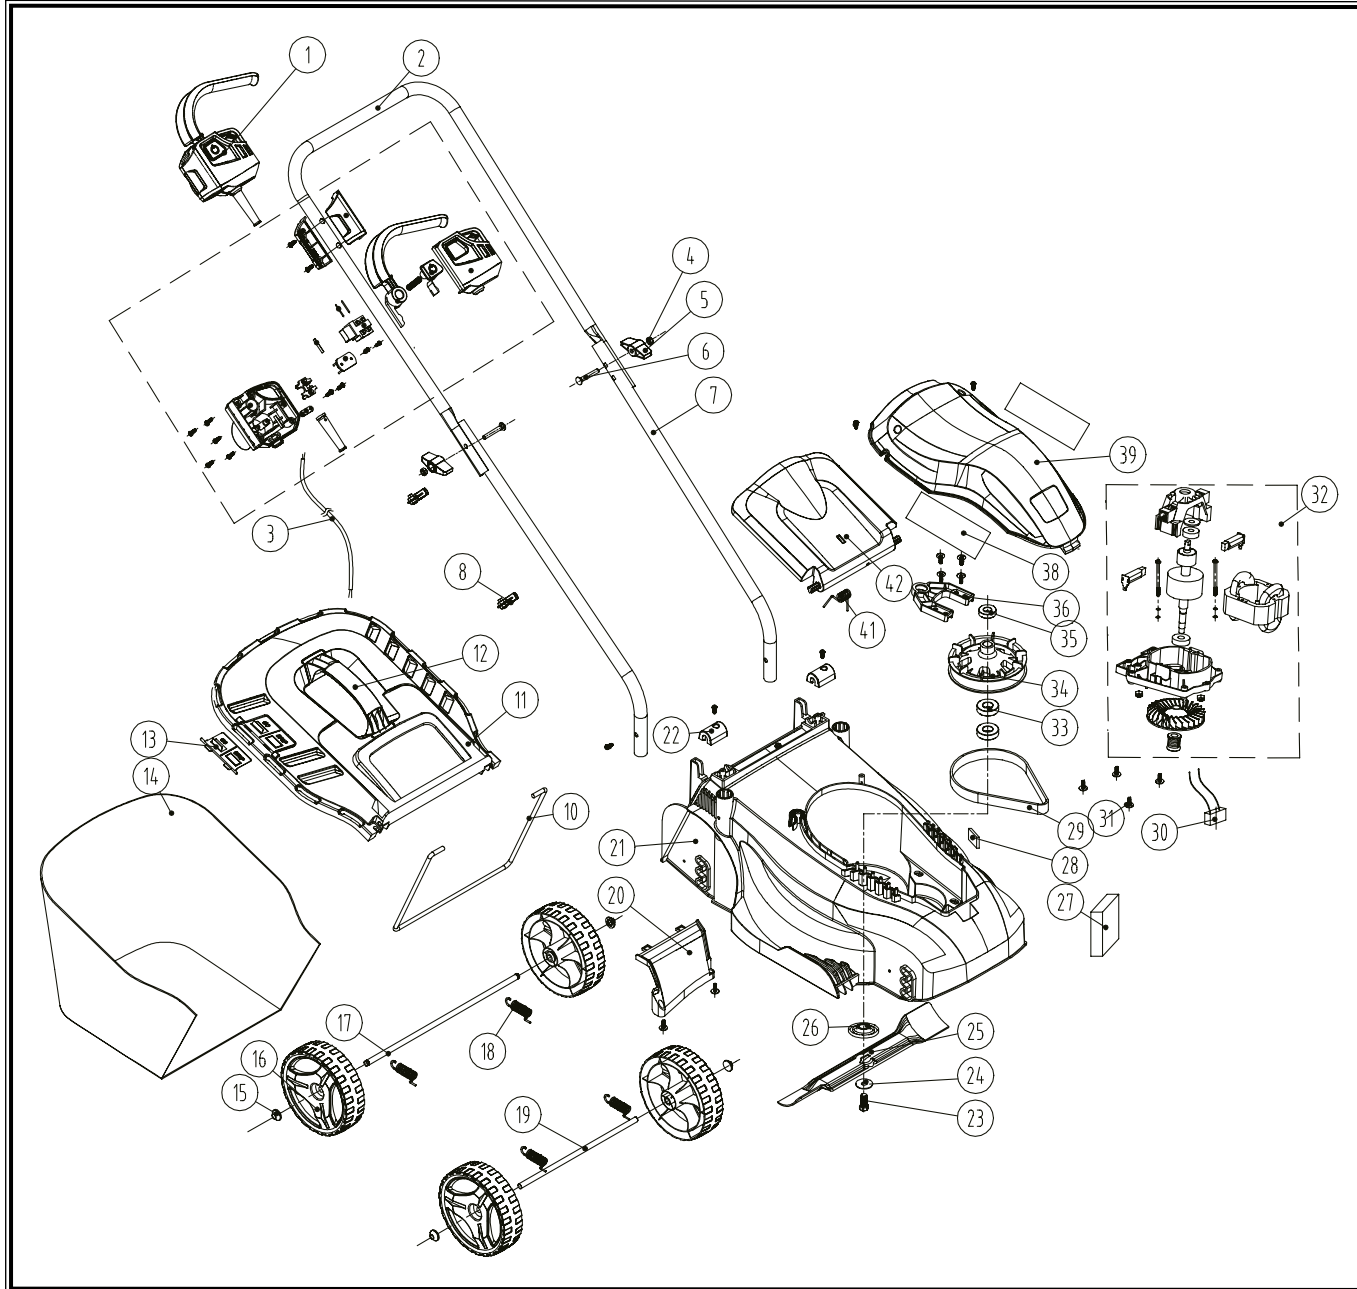

POS.	CODE	DESCRIPTION	QTY
1	A03760	SWITCH WITH HOUSING	1
2	A03761	HANDLE	1
3	A03762	POWER WIRING 2x0,75mm H05VV-F, 1,2m	1
4	A03763	LOCK NUT M6mm	2
5	A03764	LEVER	2
6	A03765	CARRIAGE BOLT M6x35mm	2
7	A03766	LOWER HANDLE	2
8	A03690	POWER CORD CLIP	2
9	A03767	SCREW ST5x20mm	6
10	A03768	BRACKET	1
11	A03769	COLLECTION BAG COVER	1
12	A03770	COLLECTION BAG HANDLE	1
13	A03771	FLAP	1
14	A03772	COLLECTION BAG HOUSING	1
15	A03773	TRANSPORT WHEEL CAP	4
16	A03774	TRANSPORT WHEEL	4
17	A03775	REAR SHAFT	1
18	A03776	SPRING	4
19	A03777	FRONT AXLE	1
20	A03778	COLLECTION BAG GUIDE	1
21	A03779	CUTTING DECK	1
22	A03780	BRACKET	2
23	A03781	BLADE BOLT M8x25mm	1
24	A03782	BLADE WASHER 8x25x1mm	1
25	45595	BLADE 32cm	1
26	A03783	PLASTIC SPACER 14x45mm	1

POS.	CODE	DESCRIPTION	QTY
27	A03784	COUNTERWEIGHT	1
28	A03785	SPONGE	1
29	A03914	BELT 1020 344B EPJ 443	1
30	A03787	CAPACITOR 0,33µF WITH WIRING	1
31	A03788	SCREW	4
32	A03789	MOTOR	1
33	A03790	SINGLE ROW BALL BEARING 6002 Z	2
34	A03791	PULLEY	1
35	A03792	SINGLE ROW BALL BEARING 608 RS	1
36	A03793	BRACKET	1
37	A03794	SCREW ST5x16mm	4
38	A03795	SPONGE	2
39	A03796	MOTOR COVER	1
40	A03797	SCREW ST4x18mm	6
41	A03798	SPRING	1
42	A03799	REAR COVER	1